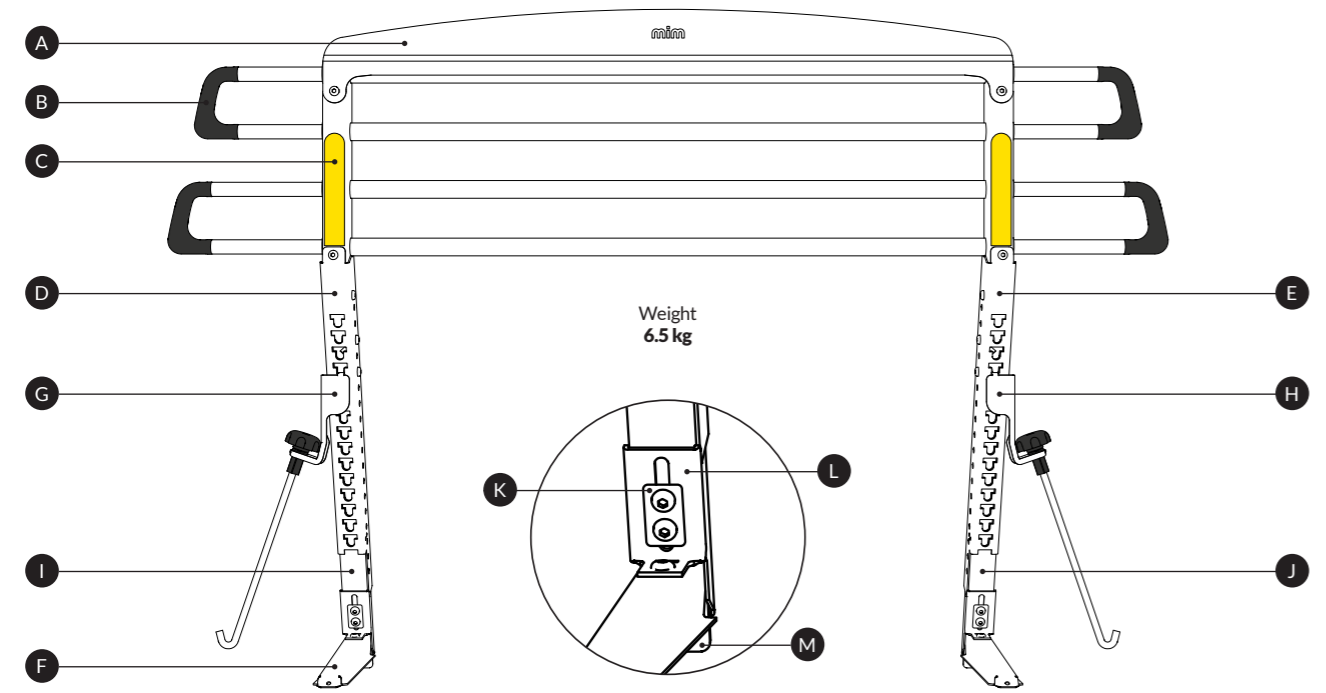

mimSAFE

www.mimsafe.se

ASSEMBLY INSTRUCTIONS

VARIOBARRIER

small

A F524
Part no 1x

B F521
Part no 4x

C FS508
Part no 1x