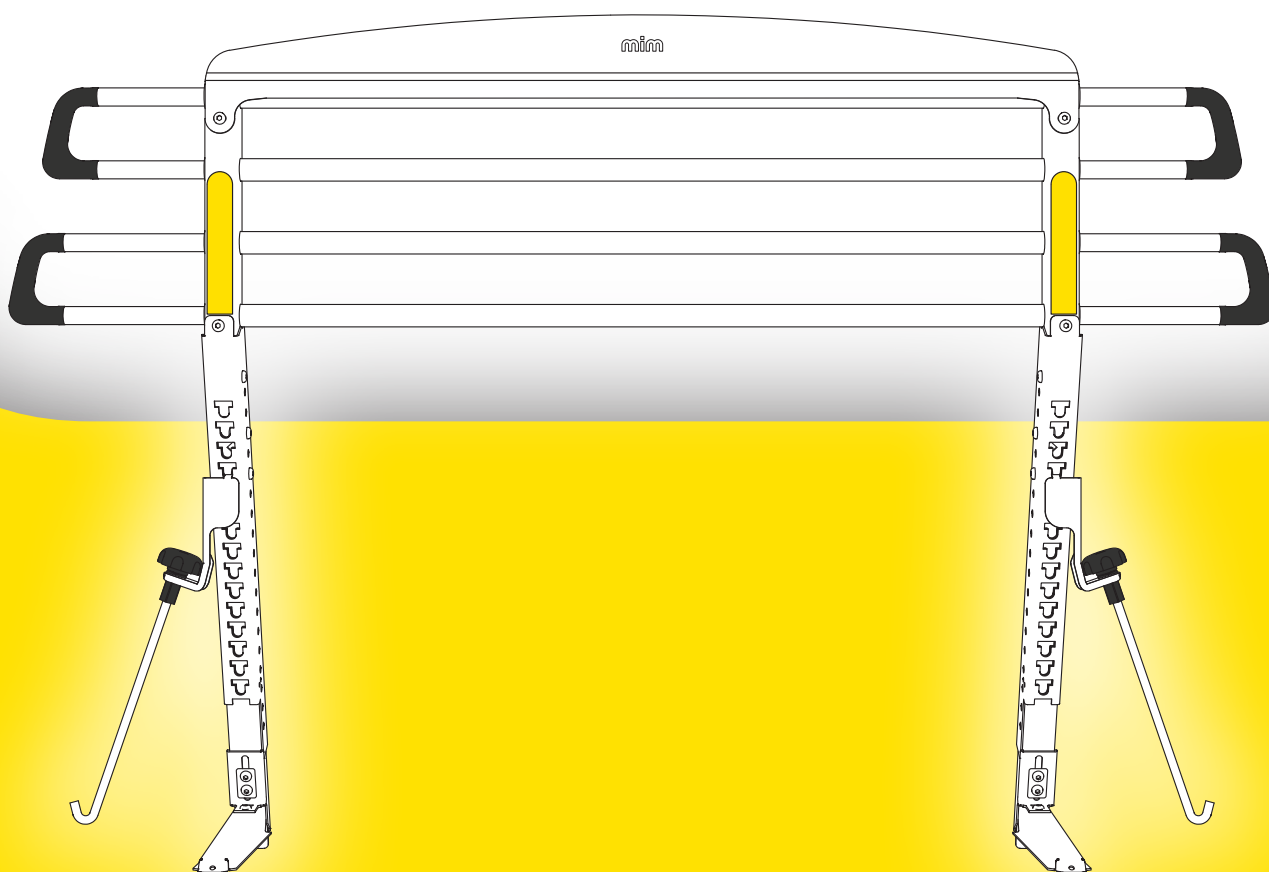

mimSAFE

www.mimsafe.se

ASSEMBLY INSTRUCTIONS

VARIOBARRIER

small

A F524
Part no 1x

B F521
Part no 4x

C FS508
Part no 1x